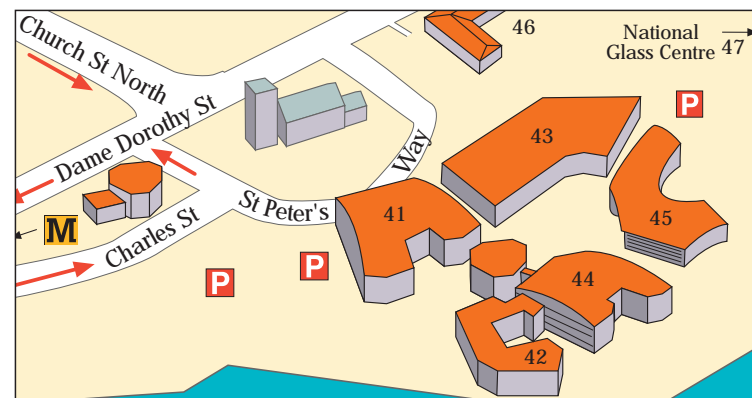

**University of
Sunderland**

City of Sunderland and University Campuses

KEY			
1	Gorse House Nursery	35	St Mary's Nursery
2	Ashburne House (inc. Ashburne Resource Centre and The Vardy Gallery)	36	St Mary's Building
3	Hammerton Hall	37	Technology Park
4	St Michael's	38	The Murray Library
5	Armstrong James & Annexe	39	Priestman Building
6	Langham Tower	40	Manor Quay (USSU) (inc. Wearbank House)
7	Thornhill Park	41	The Reg Vardy Centre
8	Bede Tower	42	St Peter's Library
9	St George's House	43	The David Goldman Informatics Centre
10	Benedict Building	44	The Prospect Building (inc. Sir Tom Cowie Lecture Theatre & Balcony Restaurant)
11	The Forge (Jobling House & Marr House)	45	Media Centre
12	Clanny House	30	PA Hut 2/3 - Lecture Rooms
13	Panns Bank	31	PA Hut 4/5 - Lecture Rooms
14	Scotia Quay (Allan House & Russell House)	32	Johnson Building
15	Students' Union Bonded Warehouse	33	Hutton Building (inc. Learning Development Services & The Sony Media Centre)
		34	Edinburgh Building

The City Campus

The Sir Tom Cowie Campus at St Peter's

Key to Symbols	
	University Buildings
	Other Buildings
	Public Parking
	University Parking
	Bus Station
	Metro Stations
	One Way
	Train Station