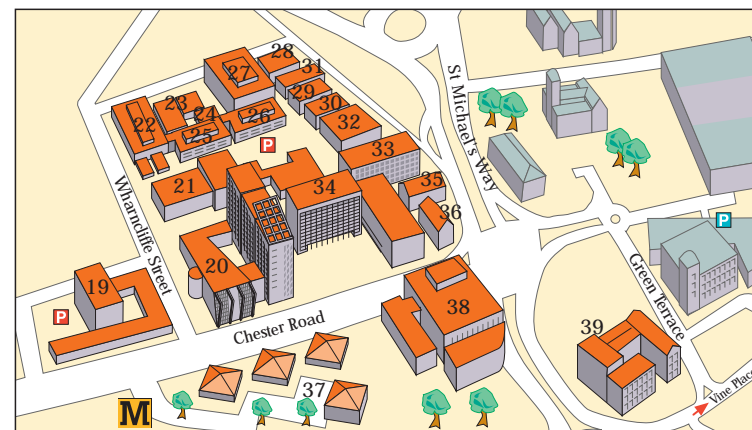

**University of
Sunderland**

City of Sunderland and University Campuses

KEY			
1	Gorse House Nursery	35	St Mary's Nursery
2	Ashburne House (inc. Ashburne Resource Centre and The Vardy Gallery)	36	St Mary's Building
3	Hammerton Hall	37	Technology Park
4	St Michael's	38	The Murray Library
5	Armstrong James & Annexe	39	Priestman Building
6	Langham Tower	40	Manor Quay (USSU) (inc. Wearbank House)
7	Thornhill Park	41	The Reg Vardy Centre
8	Bede Tower	42	St Peter's Library
9	St George's House	43	The David Goldman Informatics Centre
10	Benedict Building	44	The Prospect Building (inc. Sir Tom Cowie Lecture Theatre & Balcony Restaurant)
11	The Forge (Jobling House & Marr House)	45	Media Centre
12	Clanny House	30	PA Hut 2/3 - Lecture Rooms
13	Panns Bank	31	PA Hut 4/5 - Lecture Rooms
14	Scotia Quay (Allan House & Russell House)	32	Johnson Building
15	Students' Union Bonded Warehouse	33	Hutton Building (inc. Learning Development Services & The Sony Media Centre)
		34	Edinburgh Building

The City Campus

The Sir Tom Cowie Campus at St Peter's

Key to Symbols	
	University Buildings
	Other Buildings
	Public Parking
	University Parking
	Bus Station
	Metro Stations
	One Way
	Train Station